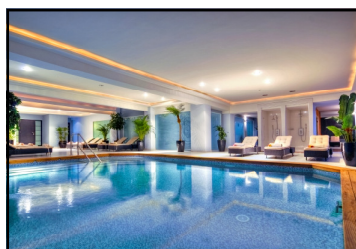

5 Star Hotel *****

Palace Hotel

Address:

High Street,
Sliema

Web: www.thepalacemalta.com

Inspired by the pulse and passion of a city centre hotel, The Palace Malta is a stylish five star Boutique Hotel in Malta with distinctive elegance. As one of the top Luxury Malta Hotels, The Palace Malta, as a Spa Hotel Malta, offers superior facilities from Designer Suites to a Spa Centre. This Luxury Malta Hotel is intimate and comfortable, yet luxurious and cosmopolitan.

The Palace Hotel Malta is European elegance in the heart of urban Sliema. The Palace is decorated with the highest quality modern furniture, equipped with flat screen televisions with satellite channels and High Speed Wireless Internet. The Spa and Leisure Centre spread out on the top three levels together with the seven state-of-the-art meeting rooms and the chic and exclusive restaurants all combine to offer the ultimate hotel experience.

	Season	TWIN BB	TWIN HB	SINGLE BB	SINGLE HB
Palace Hotel	A	41.75 €	70.25 €	72.80 €	101.50 €
	B	85.80 €	114.50 €	118.50 €	147.00 €
	C	79.50 €	108.00 €	112.00 €	140.50 €
	D	85.80 €	114.50 €	118.50 €	147.00 €